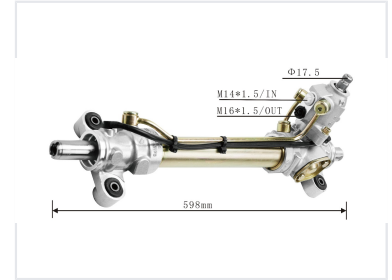

# Remanufactured Power Steering Rack for VW T3

This remanufactured power steering rack is designed for Volkswagen T3 models. It features precision-engineered components to ensure reliable steering performance.

## ADDITIONAL IMAGES

### Professional Steering Solution

This remanufactured power steering rack is expertly engineered to restore precise control and reliable handling for your VW T3 van. Each unit is built with high-quality components and precision engineering to meet or exceed OEM specifications for fit and performance. Designed for easy installation, this component features integrated hydraulic lines and a durable finish for long-term corrosion resistance.

### Physical Dimensions

**598 mm**  
Overall Length

**17.5 mm**  
Shaft Diameter