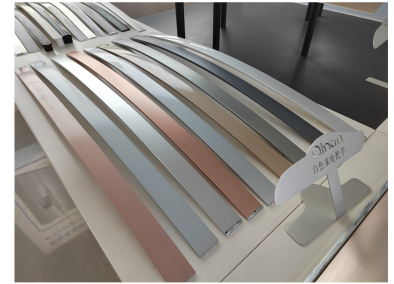

# Refrigerator Door Handle

These refrigerator door handles are designed for household appliances. They feature a sleek, rectangular profile and are constructed from durable materials.

### Premium Refrigerator Door Handle

This modern refrigerator door handle is designed to enhance the aesthetic appeal of household electrical appliances. Featuring a sleek, rectangular profile, it offers both a comfortable grip and a durable construction for long-lasting use. Available in a variety of metallic finishes, it is an ideal replacement or upgrade for various refrigeration units.

## Design & Aesthetics

Available Finishes	Silver, Gray, Bronze, Copper
Profile Shape	Rectangular