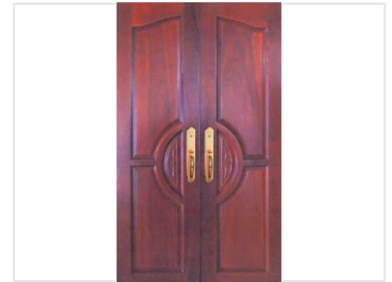

Reddish-Brown Wooden Double Doors with Decorative Patterns

These are wooden double doors with a reddish-brown finish and decorative circular and rectangular patterns. Each door features a golden handle and a matching lock mechanism.

Product Overview

Exquisite Craftsmanship

These double doors feature a sophisticated reddish-brown finish that adds warmth and character to any entrance. Adorned with intricate circular and rectangular decorative patterns, they perfectly balance traditional artistry with modern design sensibilities. Equipped with premium golden hardware, these doors serve as a functional and elegant focal point for professional interior or exterior architectural projects.

Physical Characteristics

Finish	Rich reddish-brown
Configuration	Double door

Hardware & Features

Included Hardware	Golden handle, Matching lock mechanism
-------------------	--

Design Style

Design Elements