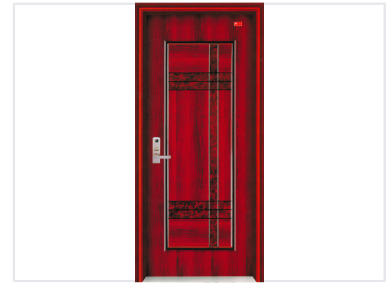

Red Wood Interior Door with Silver Handle

This interior door features a red wood finish. It has a modern silver handle and locking mechanism.

Product Overview

Sophisticated Interior Design

This interior door features a rich red wood finish that adds elegance to any professional or residential space. The rectangular panel design is complemented by decorative horizontal and vertical accents, creating a modern and durable aesthetic. It comes fully equipped with a polished silver door handle and integrated locking mechanism, ensuring a complete solution for immediate installation.

Technical Specifications

Application

Residential • Commercial

Material Finish

Red Wood

Handle Color

Silver

Style Category

Modern, Rectangular Panel, Decorative Accent