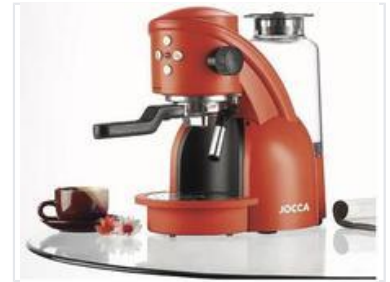

Red Compact Espresso Machine

This compact espresso machine is designed for home use. It features a water reservoir, control buttons, and a portafilter for brewing espresso.

Overview

Compact Espresso Solution

This compact espresso machine is designed to bring professional brewing capabilities into a smaller footprint. With its vibrant red finish, it serves as a stylish addition to any kitchen or office breakroom. The unit features a dedicated water reservoir, intuitive control buttons, and a standard portafilter system to ensure consistent espresso extraction for your favorite coffee beverages.

Technical Specifications

Finish Color

Red

Design Style

Compact

Primary Use Case

Home Use, Small Office

Components