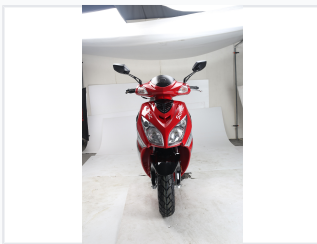

# Red and Black Urban Commuter Scooter

This scooter is a stylish and efficient mode of transportation designed for urban commuting and leisure rides. It boasts responsive handling, a comfortable seat, and modern lighting for enhanced visibility and safety.

## ADDITIONAL IMAGES

### Urban Commuter Scooter

This stylish and efficient urban commuter scooter is designed for reliability and ease of use in city environments. Featuring a vibrant red and black color scheme, it offers a practical transportation solution with a comfortable seat and robust chassis for stability. Equipped with modern lighting for enhanced visibility, it is an ideal choice for daily commuting and short trips.