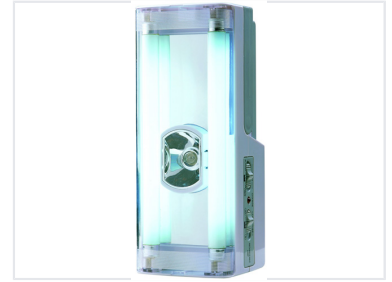

Rechargeable Twin Tube Emergency Lantern

This rechargeable lantern features twin 6W fluorescent tubes. It can be wall-mounted and automatically illuminates during power outages.

Product Overview

Reliable Emergency Lighting

This rechargeable twin-tube emergency lantern is designed to provide dependable illumination during power outages. Featuring dual 6W fluorescent tubes, it offers broad area coverage and wall-mount capability for convenient placement. The system is engineered to automatically switch on when a power failure is detected, ensuring safety and visibility in critical environments.

Technical Specifications

Total Power Output

12 W

Total Wattage

Light Source	Fluorescent Tube
Installation Type	Wall Mount

Logistics and Packaging

Container Loading Capacity

Container Type	Quantity (Units)	Quantity (Cartons)
20' GP	7300	730
40' HQ	16950	1695

Carton Dimensions	59 x 24.3 x 27.6 cm
-------------------	---------------------

Units Per Carton	10
------------------	----

Features

Emergency Features	Automatic Light-up, Power Failure Sensor, Rechargeable
--------------------	--