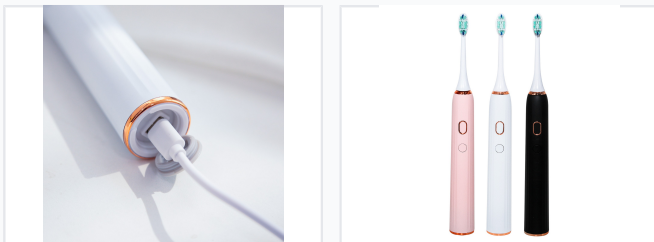

Rechargeable Sonic Electric Toothbrush with Multiple Modes

This rechargeable electric toothbrush features multiple cleaning modes. It is designed for effective oral hygiene and cleaning while traveling.

ADDITIONAL IMAGES

Product Overview

Advanced Sonic Cleaning Technology

This rechargeable sonic electric toothbrush utilizes high-frequency vibrations to generate powerful micro-bubbles that effectively remove insoluble dirt from dental surfaces. Designed for both style and performance, the device features a waterproof build and an extended battery life suitable for long-term use. It is an ideal solution for professionals seeking reliable, modern oral hygiene equipment.

Design and Options

Design Details

- Slim cylindrical handle
- Metallic accent detailing
- Glossy modern finish

Available Colors

Pink, White, Black