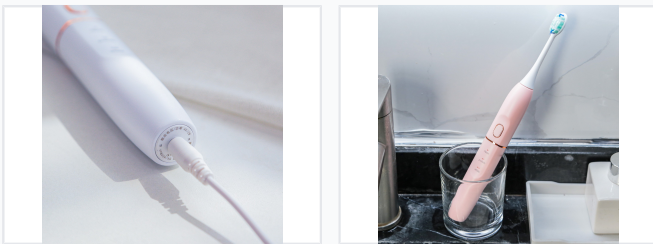

Rechargeable Sonic Electric Toothbrush with Multiple Modes

This rechargeable sonic toothbrush offers multiple cleaning modes including clean, polish, and white. Its compact design and charging port allow for convenient power replenishment.

ADDITIONAL IMAGES

Overview

Professional Sonic Oral Care

This rechargeable sonic electric toothbrush is engineered to provide superior plaque removal and enhanced oral hygiene. Featuring three distinct cleaning modes—Clean, Polish, and White—it offers a versatile brushing experience tailored to individual needs. Its sleek, ergonomic design includes intuitive mode indicators and a convenient charging system for daily professional-grade maintenance.