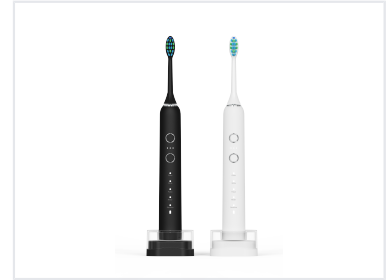

# Rechargeable Sonic Electric Toothbrush with Multiple Cleaning Modes

This rechargeable electric toothbrush utilizes high-frequency vibrations for effective cleaning. It offers multiple cleaning modes and provides a soft, comfortable brushing experience.

### Advanced Sonic Cleaning Technology

This rechargeable sonic electric toothbrush is engineered for superior oral hygiene, delivering a high-frequency vibration of up to 40,000 strokes per minute. With five distinct cleaning modes and three intensity levels, it offers a customizable experience suitable for sensitive teeth and deep cleaning needs. The long-lasting battery provides up to 60 days of use on a single charge, making it an ideal choice for both home and travel.