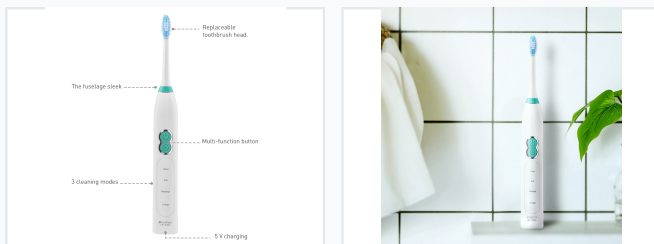

ADDITIONAL IMAGES

Product Overview

Professional Sonic Oral Care

This advanced sonic electric toothbrush combines high-speed oscillation with precision engineering to deliver superior plaque removal and gentle gum care. Featuring three distinct cleaning modes and an integrated timer, it ensures a dentist-recommended brushing experience for every user. The ergonomic, sleek design houses a powerful system that supports long-term reliability and efficient daily maintenance.

Technical Specifications

Cleaning Modes

- Clean
- Soft
- Massage

Key Performance Metrics

3 W

Power Consumption

5 V

Charging Voltage

3 weeks

Standby Time

Material Specifications

Component	Detail
Brush Head	Dupont Bristles
Design	Ergonomic Fuselage

Smart Features

2-Minute Timer, 30-Second Interval Timer, Replaceable Head, Sonic Technology