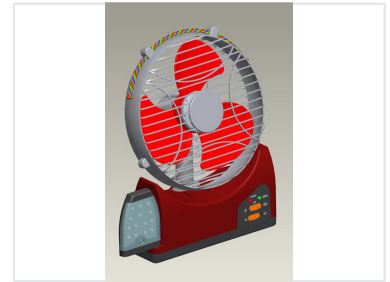

Rechargeable LED Desk Fan with Adjustable Light

This portable rechargeable LED desk fan combines cooling and illumination in one device. Its adjustable fan speed and integrated LED lights make it suitable for various settings.

Product Overview

Versatile Cooling and Lighting Solution

This rechargeable LED desk fan offers a dual-function design, providing both cooling airflow and task illumination in a compact, portable form factor. Engineered for flexibility, it features adjustable speed and lighting settings accessible via the integrated base controls. Ideal for home, office, or outdoor environments, it is a practical solution for staying cool and well-lit during work or relaxation.

Technical Features

Model Number	TK-2308
Control Interface	Charge Indicator, Power Toggle, Adjustable Fan Speed, Adjustable Light
Power Source	Rechargeable Battery

Design and Utility

Suitable Environments