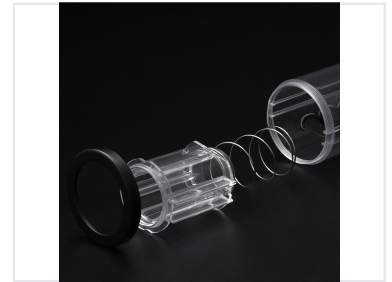

Rechargeable Electric Wine Opener with Foil Cutter

This rechargeable electric wine opener simplifies uncorking bottles. It features push-button operation and includes a foil cutter for removing seals.

ADDITIONAL IMAGES

Product Overview

Effortless Wine Opening

This rechargeable electric wine opener offers a modern, efficient solution for professional hospitality and home settings. Featuring a sleek black ABS housing and a transparent section for clear corkscrew visibility, it provides both style and functional reliability. Each full charge powers the device to open up to 30 bottles, ensuring consistent performance for high-volume use.

ABS

Color

Black

Features

Included Accessories

- Foil cutter
- Micro-USB charging cable

Indicators

LED illumination, Transparent viewing window