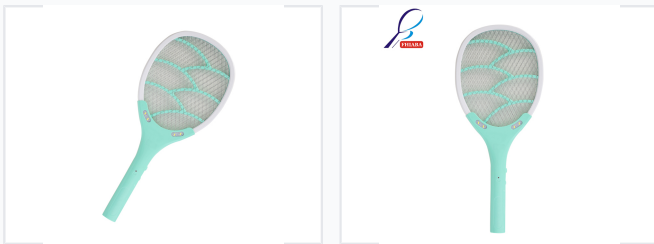

Rechargeable Electric Mosquito Swatter with LED

This electric mosquito swatter offers a rechargeable lithium battery and an integrated LED light. It is designed to efficiently eliminate mosquitoes and other small flying insects on contact.

ADDITIONAL IMAGES

Product Overview

Efficient Pest Control Solution

This rechargeable electric mosquito swatter combines effective insect elimination with user-friendly design features. Equipped with a high-capacity lithium battery, it offers cordless, long-lasting operation suitable for both indoor and outdoor environments. The integrated LED light enhances visibility in low-light conditions, while the multi-layered mesh grid ensures safe and immediate contact-based pest control.

Key Features

Power Source	Rechargeable Lithium Battery
Integrated Lighting	Yes
Usage Environment	Indoor, Outdoor

Technical Details

Safety Mechanisms

- Multi-layered safety mesh
- Power switch
- Charging indicator

Design Specifications

1 count

Ergonomic Handle