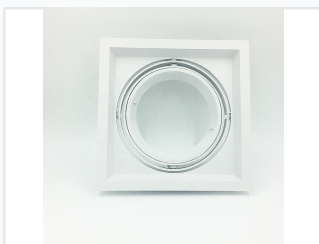

Recessed Square Grille Light

This indoor light fixture features a square outer frame with a stepped profile and a circular inner housing. Designed for focused illumination, it offers a clean and modern aesthetic.

ADDITIONAL IMAGES

Product Overview

Modern Recessed Illumination

The Recessed Square Grille Light offers a clean, minimalist aesthetic suitable for professional indoor lighting environments. Designed with a stepped square outer frame and a circular inner housing, this fixture provides a sophisticated look for modern interiors. Its versatile design allows for focused illumination, making it an ideal choice for architectural and commercial applications.

Physical Characteristics

Finish

White

Form Factor

Recessed Square Grille

Design Features

Stepped Profile, Minimalist, Circular Inner Housing

Installation & Usage

Environment

Indoor

Mounting

Recessed

Technical Details

Light Source Compatibility

Threaded fitting for standard bulb types