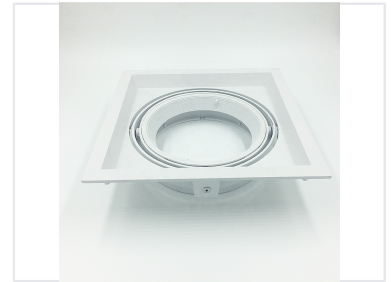

Recessed Square Grille Light

This indoor light fixture features a square outer frame with a stepped profile and a circular inner housing. Designed for focused illumination, it offers a clean and modern aesthetic.

ADDITIONAL IMAGES

Product Overview

Modern Recessed Illumination

The Recessed Square Grille Light offers a clean, minimalist aesthetic suitable for professional indoor lighting environments. Designed with a stepped square outer frame and a circular inner housing, this fixture provides a sophisticated look for modern interiors. Its versatile design allows for focused illumination, making it an ideal choice for architectural and commercial applications.

Physical Characteristics

Finish

White

Form Factor

Recessed Square Grille

Design Features

Stepped Profile, Minimalist, Circular Inner Housing

Installation & Usage

Environment

Indoor

Mounting

Recessed

Technical Details

Light Source Compatibility

Threaded fitting for standard bulb types