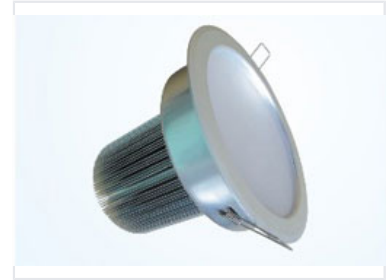

Recessed LED Ceiling Light

This recessed LED ceiling light features a circular design with a white diffuser and metallic trim. The light is designed for easy installation with spring clips and provides a bright, even light distribution.

Product Overview

Professional Recessed LED Lighting

This recessed LED ceiling light is engineered for high-performance illumination in both residential and commercial environments. Featuring a sleek circular design with a durable metallic trim and a high-quality white diffuser, it ensures even light distribution. The integrated finned heat sink design optimizes thermal management, promoting longevity and consistent energy efficiency.

Technical Specifications

Suitable Applications

- Residential Interiors
- Commercial Offices
- Retail Spaces
- General Indoor Lighting