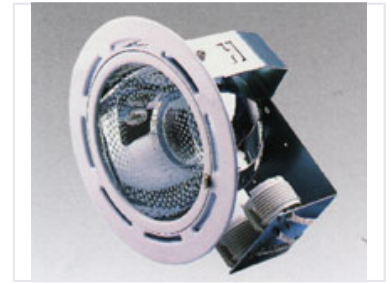

Recessed Halogen Downlight Fixture

This recessed halogen downlight fixture is suitable for indoor lighting applications. It features a circular trim with multiple slots and a reflective interior to maximize light output.

Product Overview

Professional Recessed Downlight Solution

This recessed halogen downlight fixture is engineered for versatile indoor lighting applications in both residential and commercial environments. The design features a precision-engineered circular trim with integrated slots and a highly reflective interior, ensuring optimized light output and distribution. Built with a robust housing unit, the fixture provides secure installation and effective heat dissipation for reliable long-term performance.

Design & Construction

Installation Type	Recessed
Trim Design	Circular with multiple slots
Lighting Features	Adjustable, Focused Lighting, Reflective Interior

Application

Suitable Environments

- Residential spaces
- Commercial spaces