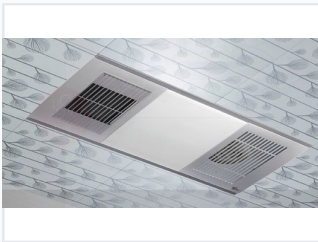

Recessed Ceiling Mount Space Heater with Light

This recessed ceiling-mounted space heater features dual ventilation grilles and an integrated lighting panel. It is designed for efficient and discreet heating and ventilation in residential or commercial spaces.

ADDITIONAL IMAGES

Overview

Versatile Ceiling-Mounted Heating & Lighting

The PGMFHLX-T1 is a discreet, recessed ceiling-mounted apparatus designed for efficient supplemental heating and air circulation. Featuring an integrated lighting panel and a sleek silver trim, this unit is engineered for seamless installation in both residential and commercial environments. It provides a modern solution for spaces like bathrooms and kitchens where both climate control and illumination are essential.

Technical Specifications

Model Number	PGMFHLX-T1
Installation	Recessed Ceiling Mount

Design & Features

Ideal Applications

- Bathrooms
- Kitchens
- Commercial Spaces
- Residential Areas

Key Features	Integrated Lighting, Dual Ventilation Grilles, Recessed Design, Silver Trim
--------------	---