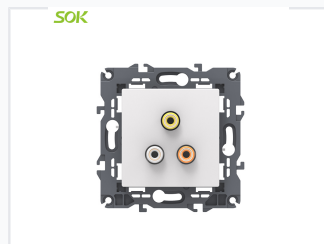

RCA Connector Power Outlet

This RCA connector power outlet is a flexible wiring device suitable for various applications. The back-housing is made of fire-resistant PC, withstanding 850 and 3000V tests to ensure safety.

ADDITIONAL IMAGES

Product Overview

Professional AV Connectivity

The S81 RCA Power Outlet is a versatile wiring device engineered for high-quality audio and video signal transmission. Built with fire-resistant materials, it offers exceptional safety, thermal endurance up to 850°C, and 3000V voltage protection. Its modular design and flexible installation capabilities make it an ideal choice for varied environments ranging from premium hotels and bars to sophisticated home decoration.

Model Number

S81/RCA

Total Sockets

3

Construction & Installation

Fire-resistant housing and robust mechanical safety features.

Fixing Method	Long claws
Thermal Resistance	850 °C
Hanger Material	White zinc plating

Terminal Dimensions

Terminal Sizes (W x H x D)

Type	Dimensions (mm)
Audio (Red)	13.1 x 10 x 19.4
Audio (White)	13.1 x 10 x 19.4
Video (Yellow)	13.1 x 10 x 19.4

Design Options

Available in diverse finishes including wood, glass, and metal.