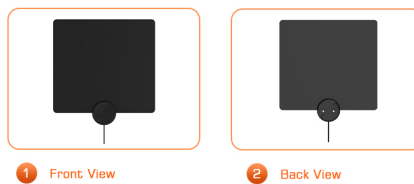

Razor Flat Indoor TV Antenna

This indoor TV antenna features high-tech circuitry in a super-thin body. Multiple positioning options allow ease of signal reception.

Overview

Razor Flat Indoor TV Antenna

This high-performance indoor TV antenna features advanced circuitry within a ultra-slim, paper-thin body to deliver clear, high-definition broadcast signals. Designed for household versatility, it supports UHF and VHF frequencies while effectively blocking interference from 4G LTE and 5G networks. With its discreet profile and multiple mounting options, it provides an ideal solution for accessing free local over-the-air channels.

Technical Specifications

PRODUCT DETAILS

Featuring a razor-flat design for discreet placement.

Dimensions	230 x 0.38 x 210 mm
Supported Signals	Full HD, Digital TV, UHF, VHF
Interference Filtering	4G LTE Filter, 5G Filter