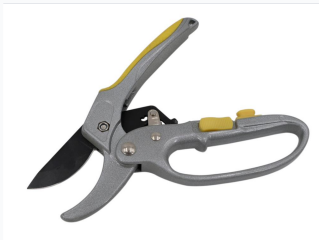

Ratchet Pruning Shears

These pruning shears feature a ratchet mechanism for increased cutting power with less effort. The ergonomic handle ensures a comfortable grip and reduces hand fatigue during extended use.

ADDITIONAL IMAGES

Overview

High-Efficiency Ratchet Pruning Shears

These 8-inch ratchet pruning shears are engineered to make gardening tasks effortless, utilizing a 3-stage ratchet mechanism that significantly increases cutting power. Designed with ergonomic, soft rubber grips, they minimize hand fatigue, making them an excellent choice for extended use in both professional landscaping and home gardening. The ambidextrous locking mechanism ensures comfort and accessibility for all users, while the durable steel construction provides the precision needed for both delicate trimming and robust branch cutting.

Technical Specifications

Usability

Ambidextrous • Left-Hand Compatible • Right-Hand Compatible

Key Benefits

- Increased leverage for thick branches
- Reduced hand fatigue
- 2-in-1 versatile cutting functionality
- High-quality steel blades

Size

8 inch

Cutting Mechanism

3 Stage Ratchet Action

Handle Features

Soft Rubber Grip, Ergonomic Design, Pressure Absorbing