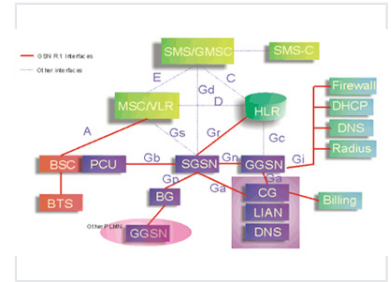

Radio Network Infrastructure

This infrastructure supports SMS, data routing, and user authentication. It also provides network security within a radio network.

System Overview

Comprehensive Radio Network Architecture

This advanced radio network infrastructure provides a robust, scalable framework for modern telecommunications. Designed to facilitate seamless SMS delivery, high-speed data routing, and secure user authentication, the system integrates essential core components including BSC, SGSN, and GGSN. It ensures reliability through multi-layered security protocols such as firewalls and radius servers while providing streamlined billing and management integration.

Connectivity Interfaces

Interface Protocols

Interface Type	Functionality
A, Gb, Gn	Core signaling and packet transport
Gi, Gp, Gs	External gateway and roaming
Gr, Gc, Gd	Location register and messaging
C, E, Ga	Network management and charging