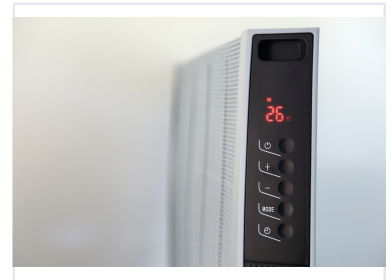

# Radiant Mica Heater with LCD Display

This radiant mica heater is designed for efficient space heating. It features an LCD display and can be wall-mounted or used as a floor-standing unit.

### Radiant Mica Heater

This radiant mica heater provides efficient and reliable space heating for various environments. Designed with energy-saving technology, it offers flexible power options up to 2400W to suit different room sizes. The unit features an intuitive LCD interface with remote control, allowing for precise temperature management and scheduling.

### Control Features

- LCD Display
- Remote control
- Room thermostat
- Week timer