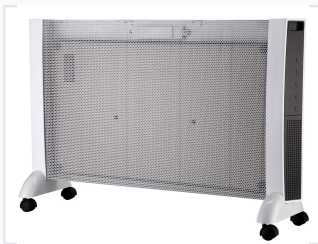

# Radiant Mica Heater with LCD Display

This radiant mica heater is designed for efficient space heating. It features an LCD display and can be wall-mounted or used as a floor-standing unit.

## ADDITIONAL IMAGES

### Radiant Mica Heater

This radiant mica heater provides efficient and reliable space heating for various environments. Designed with energy-saving technology, it offers flexible power options up to 2400W to suit different room sizes. The unit features an intuitive LCD interface with remote control, allowing for precise temperature management and scheduling.