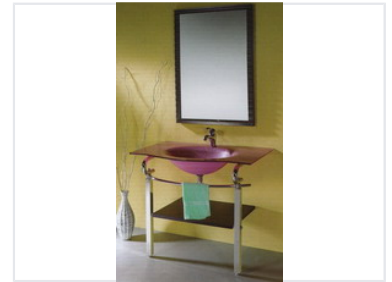

# Purple Glass Bathroom Sink with Metal Stand

This bathroom sink features a purple glass basin for a modern look. It is mounted on a metal stand that includes a towel bar and a wooden shelf.

### Modern Purple Glass Sink Assembly

This high-quality bathroom sink features a striking purple glass basin paired with a sleek metal stand for a contemporary aesthetic. The assembly includes an integrated wooden shelf for convenient storage and a chrome faucet mounted on an extended glass surface. Designed for both functionality and style, this unit incorporates a practical towel bar, making it an ideal choice for modern bathroom interiors.

## Design and Materials

Materials Used	Tempered Glass, Metal, Wood
Color and Finish	Purple glass with metallic stand and natural wooden shelf

### Included Components

- Purple glass basin
- Metal stand
- Wooden storage shelf
- Chrome faucet
- Integrated towel bar