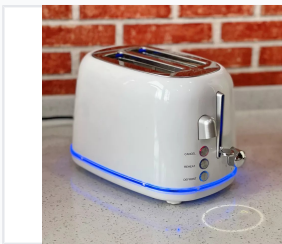

# Projector Toaster for Bread with Adjustable Browning

This bread toaster features a built-in projector to display custom images. It is designed with variable browning control, automatic shut-off, and a slide-out crumb tray.

## Overview

A sleek, modern design that fits perfectly on any kitchen countertop while offering advanced projection features.

### High-Tech Projector Toaster

This innovative toaster combines classic breakfast preparation with modern technology, featuring a unique built-in projector that can be customized with patterns, languages, or colors. Designed for convenience and style, it includes adjustable browning levels, bread centering guides, and a sleek housing with illuminated LED accents. The unit is built for versatility, supporting functions like defrost, reheat, and bagel toasting, making it a standout appliance for any modern kitchen.

### REMOVABLE CRUMB TRAY

Wipe the water and put it back

Rinse with water

Take out the tray and pour the crumbs into the trash can

The slide-out crumb tray allows for quick and effortless cleaning, ensuring your toaster stays in top condition.