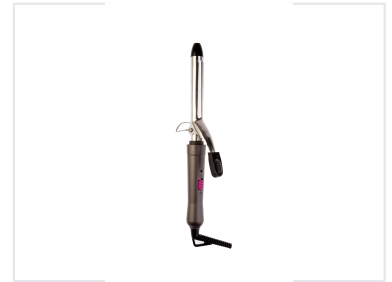

Professional Hair Curling Iron

This professional hair curling iron features a chrome-plated barrel for even heat distribution. It includes a spring clamp for secure hair holding, an on/off switch with indicator light, and a swivel cord to prevent tangling.

Product Overview

Professional Styling Performance

This professional-grade hair curling iron is engineered for consistent, reliable styling results. Featuring an advanced PTC heating element, it ensures rapid and even heat distribution for creating beautiful, defined curls and waves. Designed with user convenience in mind, it includes a 360-degree swivel cord to prevent tangling and a cool tip for safe, comfortable handling during use.