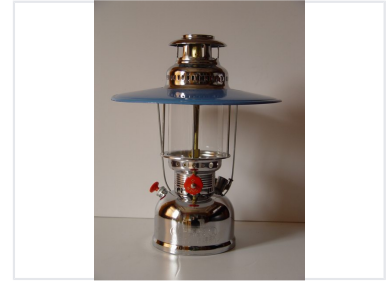

Pressure Lantern for Outdoor Use

The pressure lantern is a robust lighting solution for outdoor and emergency use. Its fuel-efficient design allows for extended operation, making it suitable for camping, hiking, and emergency preparedness.

Overview

Reliable Outdoor Illumination

The Pressure Lantern 975 is a robust and reliable lighting solution engineered for professional outdoor and emergency applications. Its high-output burner system delivers consistent, adjustable illumination, while the durable construction ensures stability in harsh environmental conditions. Designed for efficiency, this lantern provides extended operation times, making it a critical asset for emergency preparedness and demanding fieldwork.

Performance

Key Performance Indicators

1 Adjustable

Intensity Level

Features

Core Features

- High-output burner system
- Adjustable light intensity
- Pressure gauge for fuel monitoring
- User-friendly control knob
- Protective safety cage