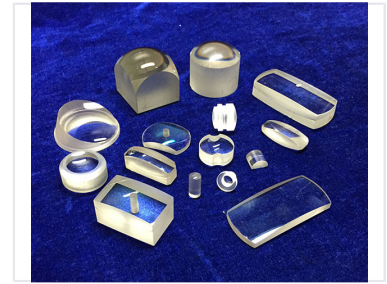

Precision Optical Lens Set for Imaging

Precision-engineered optical lenses designed for various applications in digital cameras and audio-video products. These lenses are crafted from high-quality optical materials, ensuring optimal light transmission and minimal distortion.

Product Overview

Precision Optical Lens Set for Imaging

This professional-grade optical lens set is meticulously engineered for high-performance imaging applications, including digital cameras and advanced audio-video equipment. Utilizing specialized manufacturing techniques such as precise spheronization, grinding, and high-quality coating, these lenses ensure optimal light transmission and minimal visual distortion. The collection features a versatile range of shapes, including plano-convex, plano-concave, cylindrical, and spherical designs to meet exact optical requirements.