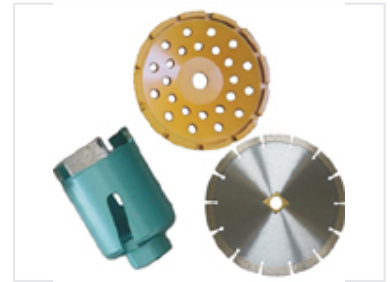

Power Tool Diamond Accessories Set

This set contains various diamond accessories for power tools. It includes a diamond core drill bit, a diamond grinding cup wheel, and a diamond saw blade.

Product Overview

Professional Diamond Accessory Kit

This comprehensive set of diamond-tipped accessories is engineered for high-performance tasks in construction, renovation, and fabrication. The kit includes specialized tools for drilling, grinding, and cutting, providing versatility for working with hard materials such as concrete, tile, and stone. Designed for compatibility with standard power tools, these accessories ensure precision and efficiency on the job site.

Technical Specifications

Included Components

- Diamond core drill bit
- Diamond grinding cup wheel
- Diamond saw blade

Compatible Materials

Concrete, Tile, Stone

Compatible Power Tools

Drills, Grinders, Saws

Application

Primary Applications

- Creating circular holes in hard materials
- Surface preparation and material removal
- Precision cutting of stone, tile, and concrete