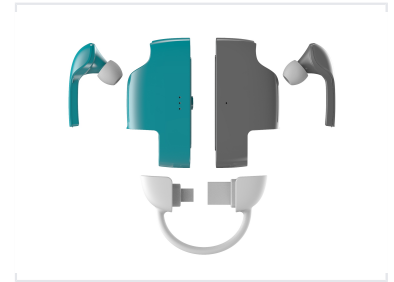

# Portable Wireless Stereo Headphones

These wireless headphones provide portable audio enjoyment with a blend of style and functionality. They feature a compact design with indicator lights and are ideal for on-ear or over-ear listening.

## ADDITIONAL IMAGES