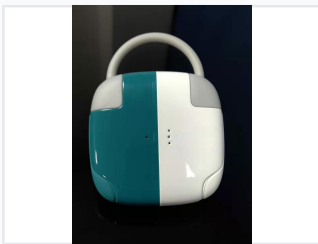

# Portable Wireless Stereo Headphones

These wireless headphones provide portable audio enjoyment with a blend of style and functionality. They feature a compact design with indicator lights and are ideal for on-ear or over-ear listening.

## ADDITIONAL IMAGES

### Versatile Wireless Audio Solutions

These portable wireless stereo headphones are designed to meet diverse professional and personal audio needs across three distinct models. Each iteration focuses on specific buyer priorities, ranging from high-capacity power bank utility and ultra-low pricing to ergonomic comfort and advanced waterproof durability. With features like Bluetooth 5.0 and HD voice quality, these devices provide reliable, high-fidelity sound for various applications.

### Power Capacity

**2500 mAh**

Charging Case Battery