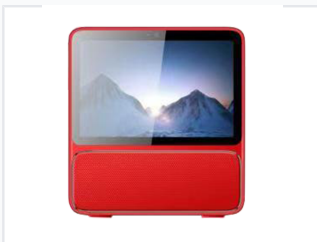

ADDITIONAL IMAGES

Overview

High-Performance Portable Audio

This portable wireless Bluetooth speaker combines a vibrant, compact design with versatile functionality for professional and personal use. Featuring a built-in display screen and a textured speaker grill, it ensures both visual appeal and enhanced sound projection. Its robust connectivity options and sleek, matte finish make it an ideal audio solution for diverse environments.

Key Features

Core Capabilities

5 Wireless

Bluetooth Connectivity

1 Screen

Integrated Display

Connectivity & Ports

Available Interfaces

- USB-C Charging Port
- 3.5mm Audio Jack
- Wireless Bluetooth Streaming

Design & Build

Casing Color	Vibrant Red
Exterior Finish	Smooth Matte
Design Characteristics	Compact, Portable, Rounded Edges, Minimalist, Textured Grill