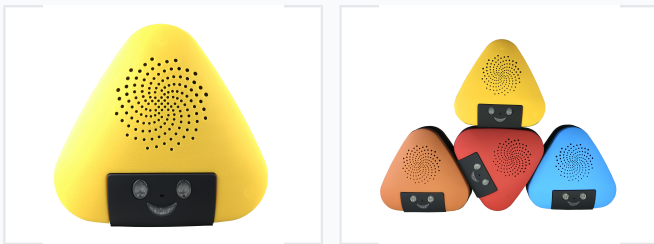

# Portable Triangular Bluetooth Speaker

This is a compact Bluetooth speaker with a unique triangular design. The speaker has a spiral-patterned grill and integrated controls for volume and playback.

## ADDITIONAL IMAGES

### Compact & Playful Portable Audio

This portable triangular Bluetooth speaker combines a unique, eye-catching aesthetic with versatile functionality. Featuring a playful design with integrated light elements and a spiral speaker grill, it serves as both a decorative piece and a functional audio device. With support for TWS, TF cards, and FM radio, it offers multiple ways to enjoy music on the go.