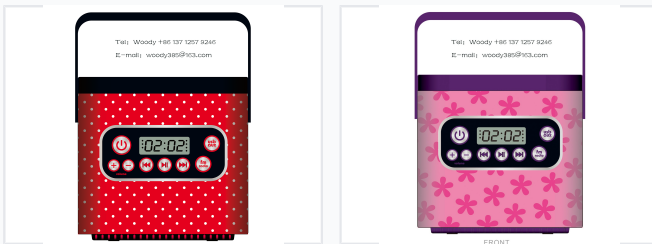

Portable Stereo Speaker with Digital Display

This portable stereo speaker allows users to enjoy music from various sources via FM radio, USB, and AUX inputs. It features intuitive controls for power, volume adjustment, track navigation, and mode selection, complemented by a digital display.

ADDITIONAL IMAGES

Product Overview

Compact Portable Audio Solution

This portable stereo speaker, designed as a stylish jewel case, combines aesthetic appeal with versatile audio functionality. It features a built-in digital display for time and function tracking, making it a convenient companion for personal entertainment. With multiple connectivity options including USB, AUX, and FM radio, it offers a flexible listening experience in a compact, portable form factor.

Connectivity & Features

Controls

- Power
- Volume Control (+/-)
- Track Navigation (Previous/Next)
- Play/Pause
- Mode Selection

Connectivity

Bluetooth, USB Input, AUX Input, FM Radio

Design & Aesthetics

Design Options

Pink Floral • Red Polka Dot • Purple & White Dot

Customization

Yes

Technical Specifications

Power Source

Lithium Battery

Display

Digital Display (Time & Function)