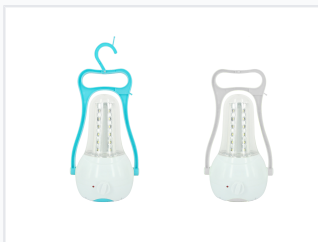

Portable Rechargeable LED Lantern with Handle

This portable LED lantern is designed for emergency and outdoor lighting. It features a rechargeable battery, AC charging function, and a durable handle for easy carrying and hanging.

ADDITIONAL IMAGES

Product Overview

Portable Emergency Lighting Solution

This portable rechargeable LED lantern is designed for reliable emergency and outdoor lighting. Featuring a durable handle for easy carrying and hanging, it provides versatile illumination for camping, power outages, and various outdoor activities. With its built-in rechargeable battery and convenient AC charging function, this lantern ensures you have dependable light whenever and wherever it is needed.

Technical Specifications

Model Number	TGX-6055A
Power	7 W
Input Voltage	AC100-240V 50/60Hz
Material	ABS, PS
Net Weight	530 g

Lighting Performance

Lighting Duration

4 Hours

Strongest Light

Lumen Output	500 LM
Color Temperature	6000-6500K
Dimming Control	Stepless Dimming

Battery & Charging

Battery Chemistry	Lead-acid
Capacity	1800 mAh
Full Charge Time	12 Hours

Accessories & Features

Included Accessories

- 0.6M Black AC Power Cord
- Round & Flat plug