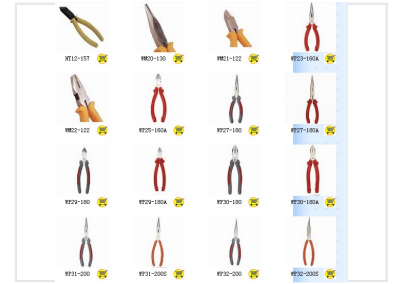

Portable Radio

This is a portable radio. It allows users to listen to radio broadcasts.

Product Overview

Professional Grade Pliers Assortment

This versatile collection of professional-grade pliers is designed to meet the rigorous demands of industrial and mechanical applications. The set includes a wide variety of models such as long-nose, cutting, and combination pliers, providing the right leverage and precision for any task. Engineered for durability and comfort, these tools feature ergonomic handle designs with high-visibility color coding for efficient identification in the field.

Technical Specifications

Included Model Numbers

- HT12-157
- WM20-130
- WM21-122
- WM22-122
- WP23-160A
- WP25-160A
- WP27-180
- WP27-180A
- WP29-180
- WP29-180A
- WP30-180
- WP30-180A
- WP31-200
- WP31-200S
- WP32-200
- WP32-200S

Grip Design

Yellow Grip, Red Grip, Gray/Black Ergonomic