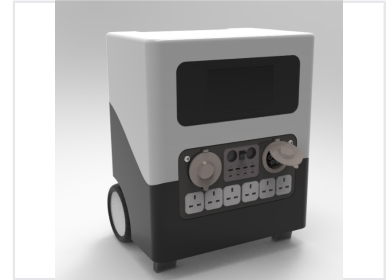

# Portable Power Station with Multiple AC Outlets and Wheels

This portable power station is designed for versatile power needs in various settings. It features multiple AC outlets, a covered high-power connector, a display screen, and integrated wheels for enhanced portability.

### Versatile Portable Power Solution

This robust portable power station is engineered to meet diverse power requirements in demanding environments. It features multiple AC outlets and a high-power connector, making it suitable for powering tools on job sites, providing emergency backup, or supporting outdoor activities. Equipped with integrated wheels, the unit ensures easy portability despite its powerful capacity.

### Output Capabilities

- Multiple AC outlets
- Covered high-power connector

### Design Highlights

Integrated Wheels, Monitoring Display Screen, Portable Design