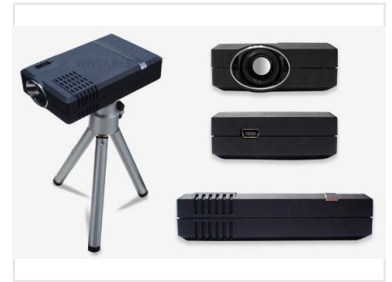

Portable Pocket Projector

This compact projector is designed for portability and convenience. It allows users to display content from various devices in different environments.

Overview

Compact Projection Solution

The ESF201 is a highly portable pocket projector designed for professionals and individuals who need reliable display capabilities on the move. Its compact form factor ensures easy transportation and rapid setup in diverse environments, from boardrooms to casual settings. Equipped with essential connectivity ports and tripod compatibility, this device offers a versatile solution for projecting content from various external sources.