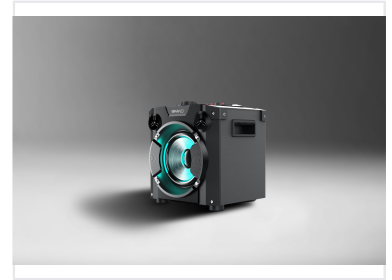

Portable Party Speaker with LED Lighting

This portable speaker is designed for karaoke and party entertainment. It features vibrant LED lighting and delivers enhanced bass response.

Overview

Portable Party Audio System

The P1N portable party speaker is designed to deliver powerful audio performance for events and gatherings. Featuring a 40W output and a dual-driver setup, it ensures clear sound with enhanced bass response. With versatile connectivity options like Bluetooth, USB, and AUX, it serves as a flexible audio solution for both indoor and outdoor environments.

Audio Performance

Output Power

40 W

Total Output

Speaker Configuration

- 8-inch woofer
- 2-inch tweeter

Sound Features

EQ Adjustment, X-BASS

- LED Display
- Flashing Light Effects

Dimensions

329 x 300 x 346 mm