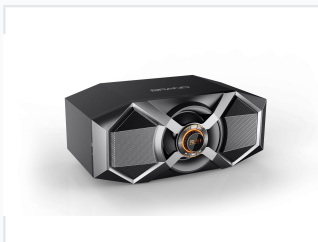

Portable Party Speaker with FM, USB, and Bluetooth

This portable speaker is designed for karaoke and party environments. It features multiple input options, including FM radio, AUX input, USB, and Bluetooth for versatile audio playback.

ADDITIONAL IMAGES

Overview

Portable Party Audio Solution

The P6 Portable Party Speaker is a versatile audio system engineered for high-performance sound in both indoor and outdoor environments. With a robust 60W output power and a multi-driver speaker configuration, it delivers clear highs and deep bass for an immersive listening experience. Designed for convenience, the unit features multiple connectivity options including Bluetooth, USB playback, FM radio, and AUX input, making it an ideal choice for karaoke and social gatherings.

Technical Specifications

Output Power

60 W

Total Output

Speaker Driver Size

Component	Size
Main Driver	6.5 inch
Secondary Driver	2.5 inch

Physical Dimensions

H550 x D269.4 x D230 mm

Connectivity & Features

Interface Features

- LED Display
- Volume Control
- Playback Control
- Source Selection

Supported Inputs

Bluetooth, AUX (3.5mm), USB Playback, FM Radio