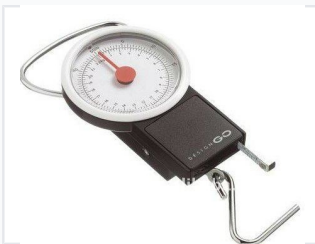

Portable Luggage Scale with Dual Graduation

This portable luggage scale features dual graduation in kg/lb for versatile use. It has a capacity of 22kg-32kg, suitable for most luggage sizes.

ADDITIONAL IMAGES

Product Overview

Portable Luggage Scale

This portable luggage scale is an essential tool for travelers looking to avoid overweight baggage fees. Designed with a dual-graduation system, it provides accurate weight measurements in both kilograms and pounds. Its compact and lightweight construction ensures it fits easily into any travel bag, making it perfect for checking luggage weight at home or on the go.