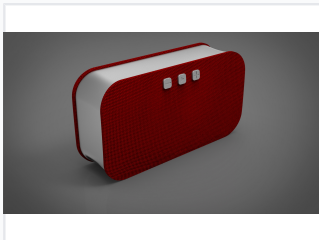

# Portable Loudspeaker Box with Fabric Covering

This portable loudspeaker box features a textured fabric covering and smooth plastic accents. It is designed for portability and incorporates intuitive controls for convenient audio playback.

## ADDITIONAL IMAGES

### Portable Audio Solution

This portable loudspeaker box combines modern aesthetics with reliable audio performance. Featuring a stylish fabric-covered exterior, it is designed for versatility and ease of use in various environments. With dual-channel 10W output and multiple connectivity options, it delivers a balanced sound experience for professional and personal use.