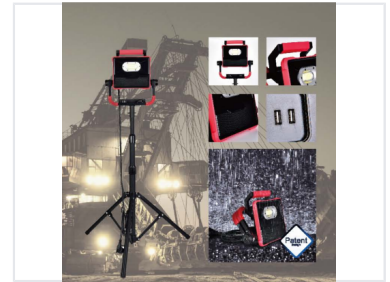

Portable LED Work Light with Bluetooth Speaker

This LED work light provides a versatile lighting solution for various applications. It features a bright LED panel, a built-in speaker with Bluetooth connectivity, and a robust frame for durability.

ADDITIONAL IMAGES

Product Overview

Versatile Illumination and Audio

This portable LED work light combines high-output flood lighting with integrated Bluetooth audio, making it an ideal companion for job sites, events, or emergency use. Designed for durability and convenience, it features a robust frame and a flexible power system compatible with various regional plugs. With additional charging capabilities and weather-resistant construction, it provides a reliable, all-in-one solution for professional environments.

Technical Specifications

Audio Connectivity

Bluetooth

Power Features

- Integrated Power Cord
- Extra Power Socket
- USB Charging Ports
- Varied Plug Options Available

Model Number

SY-WL30C

Design & Durability

Construction Highlights

Robust Frame, Weather-Resistant, Portable Handle, Tripod Mountable

Patent Status

Patent Pending