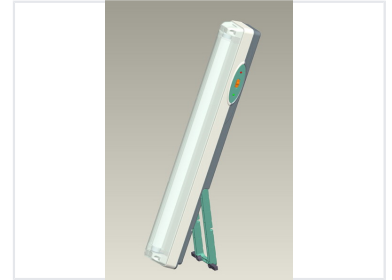

# Portable LED Emergency Light with Foldable Stand

This portable emergency light has a cylindrical body and provides 300-degree illumination. It features a foldable stand for tabletop use.

### Versatile Emergency Lighting

The TK-2298 is a portable LED emergency light designed for reliability during power outages or outdoor activities. It features a unique 300-degree light distribution design to ensure wide-area illumination. The integrated foldable stand provides convenient hands-free tabletop use, making it an essential tool for professional or home emergency kits.

### Color Options

- Gray
- White
- Green (Control Panel)
- Teal (Stand)

### Build Characteristics

Portable, Foldable Stand, Cylindrical Body, Translucent Diffuser