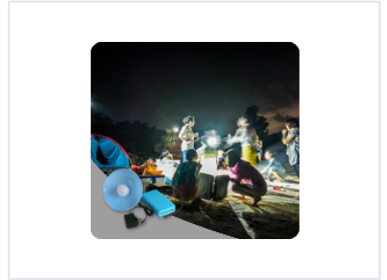

# Portable LED Camping Lantern

This LED camping lantern provides portable and reliable lighting for outdoor use. Its soft, flicker-free light protects the eyes, and its water-resistant design allows for use in rainy conditions.

### Versatile Portable Lighting

This portable LED camping lantern is designed for reliable illumination in outdoor environments. It features a lightweight, compact design that is easy to transport and set up for camping, hiking, or emergency use. With its flicker-free, soft light output, it provides comfortable visibility while protecting the eyes.