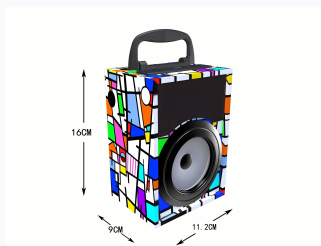

# Portable LED Bluetooth Speaker with Handle

This portable speaker features Bluetooth connectivity and integrated LED lighting. It is equipped with a built-in speaker and a handle for easy transportation.

## ADDITIONAL IMAGES

## Physical Dimensions

Dimensions	11.2 x 9 x 16 cm
------------	------------------