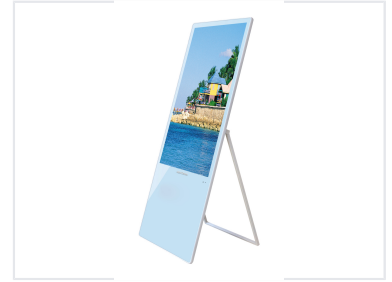

Portable LED Advertising Display with Network Connectivity

This portable LED advertising display is available in 32" and 43" sizes. It supports both WiFi and wired network connections and can display media via USB or cloud.

ADDITIONAL IMAGES

Product Overview

Versatile Digital Signage Solution

This portable LED advertising display provides a flexible, floor-standing solution for modern digital signage and interactive kiosk applications. Designed for rapid deployment in retail environments, trade shows, and public spaces, it combines high-visibility LED technology with robust network connectivity. The slim and lightweight construction ensures easy portability, allowing businesses to update content remotely and engage audiences effectively.

Key Features

Design Highlights

- Floor-standing form factor
- Slim and lightweight profile
- High-brightness LED screen
- Remote content management capability

Primary Functions

Digital Signage, Photo Kiosk, Network Display, Portable

Technical Specifications

Typical Applications

Retail • Trade Shows • Public Spaces

Connectivity

Network-enabled for remote updates

Mounting

Floor-standing