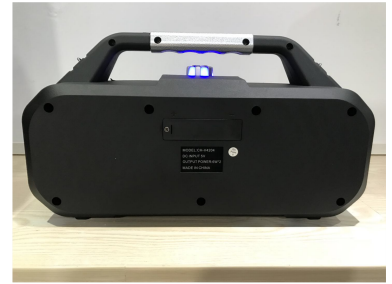

# Portable Karaoke Bluetooth Speaker with LED Lighting

This portable Bluetooth speaker features a karaoke function and a digital display. It supports USB and TF card inputs, FM radio, and includes LED lighting effects.

## ADDITIONAL IMAGES

### Portable Karaoke Bluetooth Speaker

This versatile portable speaker is designed for both entertainment and convenience, featuring dynamic LED lighting and karaoke functionality. It supports multiple playback modes including Bluetooth, USB, and TF card, making it compatible with various devices like mobile phones and computers. With a built-in handle and high-power output, it is an ideal solution for on-the-go audio needs.

### Key Features

- Karaoke Function
- TWS (True Wireless Stereo)
- FM Radio
- LED Lighting Effects
- Digital Display

Input Methods	Bluetooth, USB, TF Card, AUX, Microphone Input
---------------	--