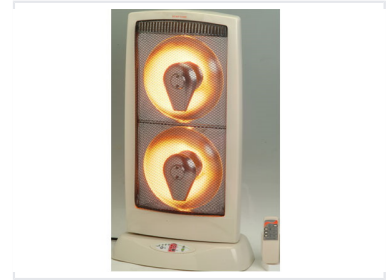

Portable Infrared Space Heater with Remote Control

This is a portable electric space heater. It features dual infrared heating elements and comes with a remote control.

Product Overview

Efficient Portable Heating

This portable infrared space heater is designed for versatile indoor heating applications, offering reliable warmth with its dual-element system. It features a user-friendly control panel and an included remote control for seamless operation from a distance. With its compact, rounded-edge design and safety-focused construction, it is a practical solution for localized climate control.

Technical Specifications

Heating Elements	2 count
Heating Technology	Infrared

Safety & Design

Housing Material	Beige Plastic
Safety Features	Safety Grill, Hot Surface Warning

Control & Operation

Control Method