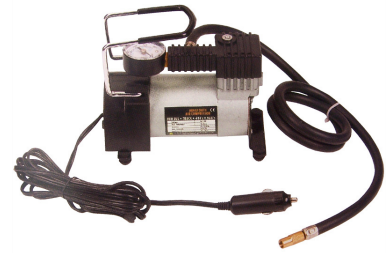

Portable Heavy-Duty Air Compressor for Vehicle Tires

This portable heavy-duty air compressor is designed for inflating tires and other inflatable items. It features a pressure gauge for accurate inflation and comes with a variety of nozzle adapters for versatile use.

Product Overview

Professional-Grade Inflation Solution

This portable heavy-duty air compressor is engineered for reliable tire inflation across a wide range of vehicles, including cars, trucks, SUVs, and 4x4s. Built for durability and performance, it features an integrated pressure gauge for precision inflation and a compact form factor that ensures easy storage and transport. Powered by a standard 12V DC source, this versatile unit includes multiple nozzle adapters, making it equally effective for sports equipment and inflatable toys.

Technical Specifications

Power Supply	12V DC
Ideal Applications	Cars, Trucks, SUVs, 4x4 Vehicles, Buses, Sports Equipment

Features

Key Features

- Heavy-duty construction
- Integrated pressure gauge
- Portable and compact design
- Includes nozzle adapter kit

Performance Rating

970 Series

Model Capacity Indicator