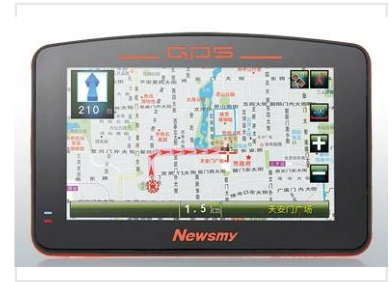

Portable GPS Navigation Device with Touchscreen

This portable GPS device is designed for in-vehicle navigation. It features a color touchscreen display, turn-by-turn voice navigation, and pre-loaded maps.

Overview

Professional Navigation Solution

This portable GPS navigation device is engineered for reliable in-vehicle route guidance. It features a high-clarity color touchscreen interface that supports intuitive route planning, point-of-interest searching, and real-time traffic updates. Beyond navigation, the unit offers versatile multimedia playback capabilities for music and video, making it a comprehensive travel companion.

Technical Specifications

Navigation Capabilities

- Turn-by-turn voice navigation
- Pre-loaded maps
- Route planning
- Point-of-interest search
- Real-time traffic updates

Display Interface	Color Touchscreen

Power and Accessories

Multimedia

Multimedia Support

Music Playback • Video Playback